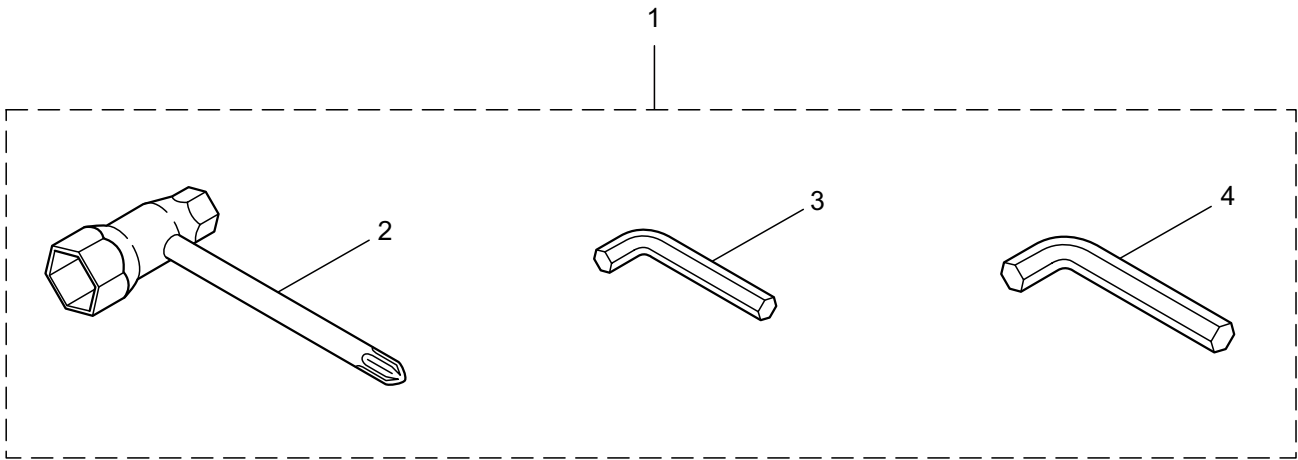

2. HT230D-R-01
ACCESSORIES

Ref. No.	Part No.	Part Name	Q'ty	Remarks
2-1	264606	Tool Set	1	Incl.2-4
2-2	264607	Box Spanner	1	10x19x(+)
2-3	219431	Wrench	1	3mm
2-4	219432	Wrench	1	4mm
2-5	271825	Instruction Manual	1	GB/ES/PT
2-6	271827	Instruction Manual	1	FR/DE/IT
2-7	271830	Instruction Manual	1	RU/RO/PL
2-8	523469	Parts List	1	HT230D-R-01