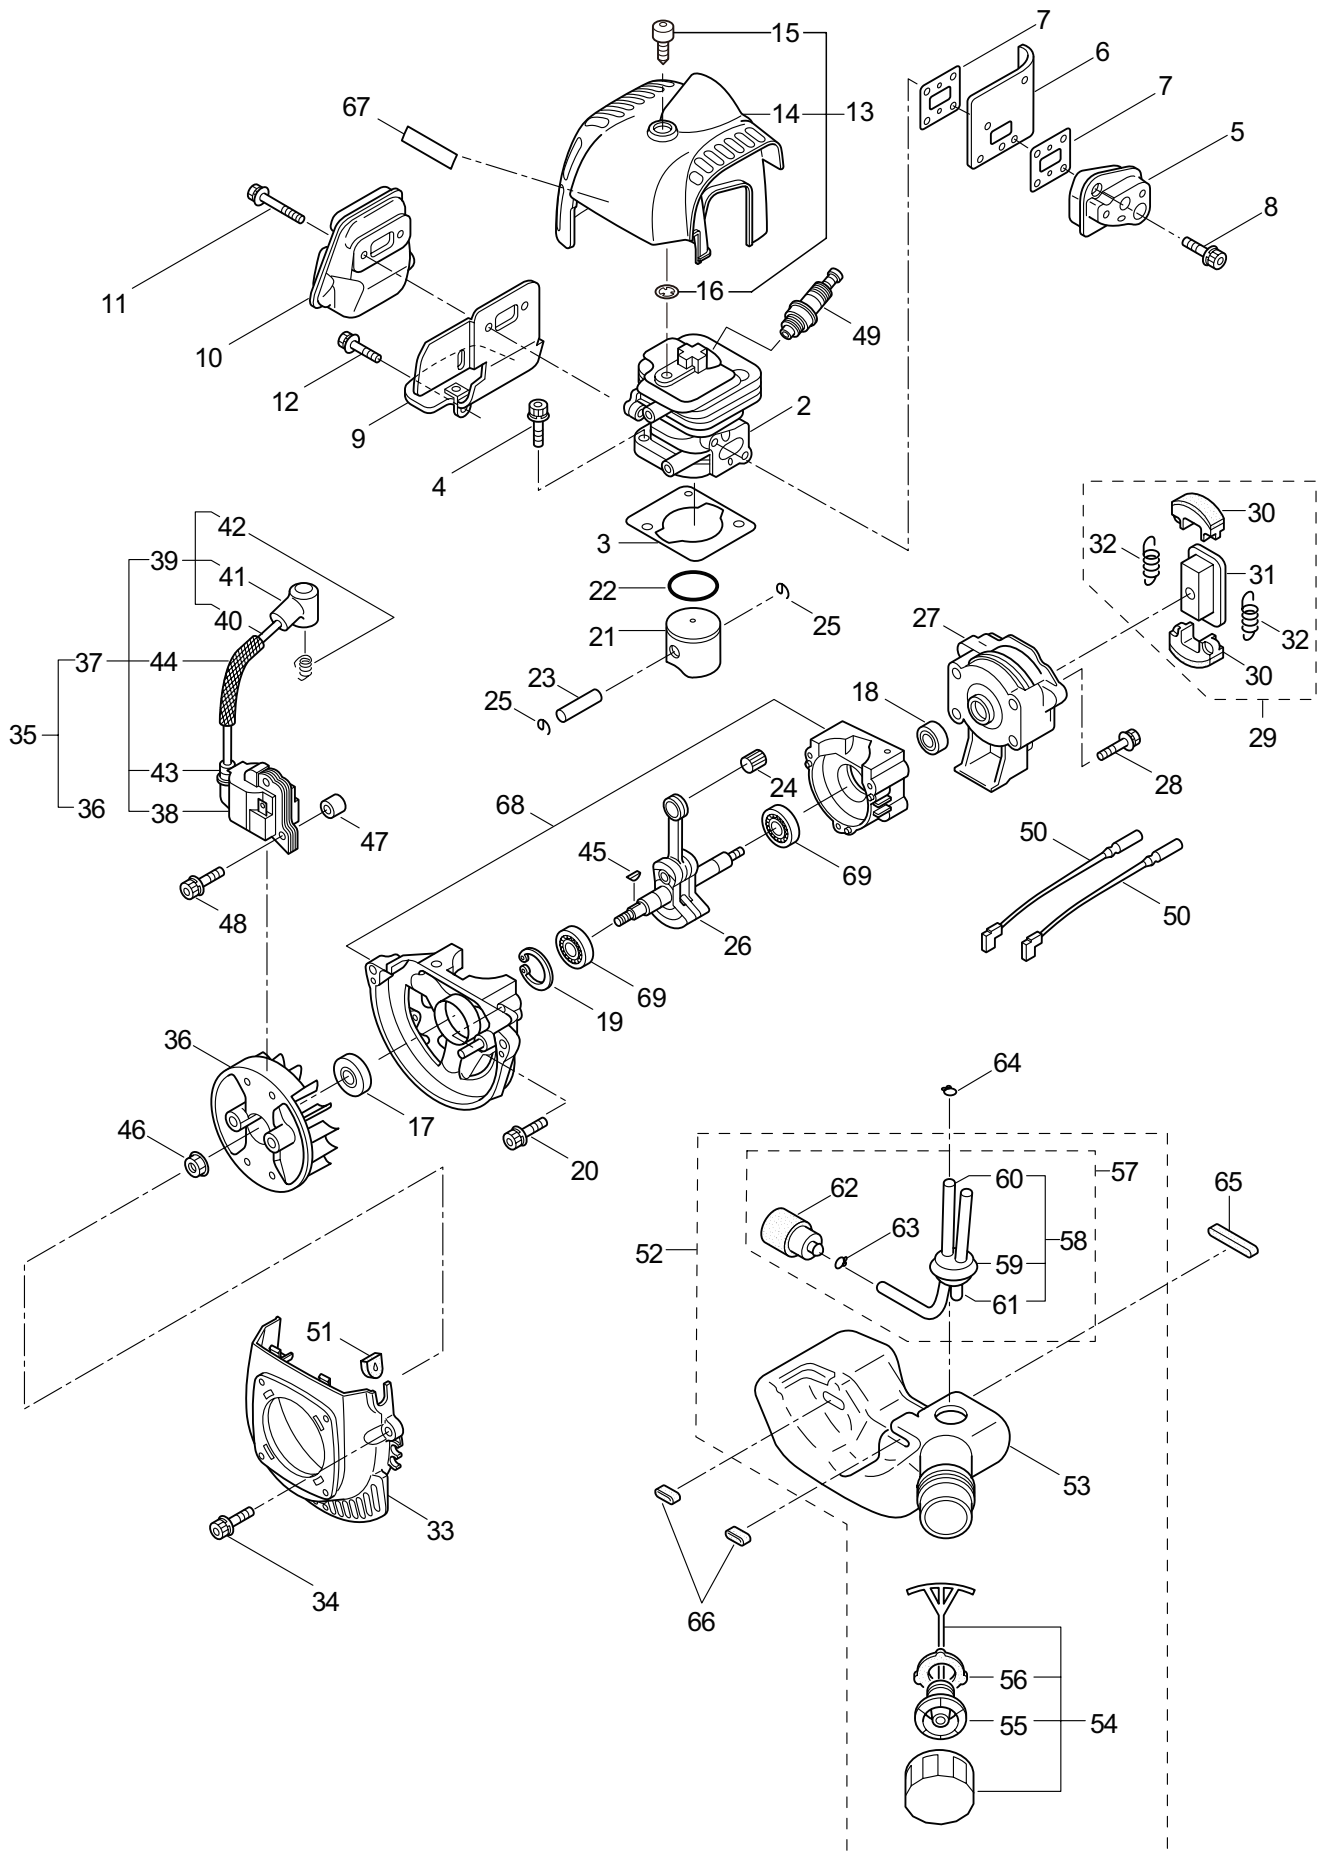

1. HT230D-R-01  
MAIN BODY

Ref. No.	Part No.	Part Name	Q'ty	Remarks
1-46	991913	Washer	4	
1-47	991914	Screw	3	
1-48	270420	Screw	1	
1-49	997253	Nut	1	M6
1-50	270120	Bolt	1	M6x40
1-51	274877	Blade Guard	1	
1-52	266960	Label	1	
1-53	217677	Cover of Blade	1	
1-54	270021	Drum	1	
1-55	270760	Upper Case	1	
1-56	581910	Bolt	2	M6x40
1-57	270241	Front Handle	1	
1-58	991912	Screw	1	
1-59	270759	Reinforcing Plate	1	
1-60	269426	Label	1	106dB
1-61	270757	Plate	1	
1-62	270566	Label	1	

2. HT230D-R-01  
ACCESSORIES

Ref. No.	Part No.	Part Name	Q'ty	Remarks
2-1	264606	Tool Set	1	Incl.2-4
2-2	264607	Box Spanner	1	10x19x(+)
2-3	219431	Wrench	1	3mm
2-4	219432	Wrench	1	4mm
2-5	271825	Instruction Manual	1	GB/ES/PT
2-6	271827	Instruction Manual	1	FR/DE/IT
2-7	271830	Instruction Manual	1	RU/RO/PL
2-8	523469	Parts List	1	HT230D-R-01

3. HT230D-R-01  
ENGINE

Ref. No.	Part No.	Part Name	Q'ty	Remarks
3-46	261077	Nut,Rotor	1	M6
3-47	280381	Spacer	2	
3-48	261256	Cap Screw	2	M4x25
3-49	262483	Spark Plug	1	NGK BP6Y
3-50	267492	Lead	2	130L
3-51	261202	Grommet	1	
3-52	265175	Fuel Tank Ass'y	1	Incl.53-63
3-53	264545	Fuel Tank	1	
3-54	265176	Tank Cap Ass'y	1	Incl.55,56
3-55	269415	Breather Ass'y	1	
3-56	269417	Gasket	1	
3-57	265928	Fuel Pipe Pick-up Ass'y	1	Incl.58-63
3-58	265929	Fuel Pipe Ass'y	1	Incl.59-61
3-59	265869	Grommet	1	
3-60	262649	Fuel Pipe	1	
3-61	263038	Return Pipe	1	3x6x85L
3-62	264653	Filter Ass'y	1	
3-63	261117	Clip	1	
3-64	261117	Clip	1	
3-65	263824	Pad	1	
3-66	264318	Pad	2	
3-67	266959	Label	1	Caution
3-68	264542	Crankcase	1	
3-69	261181	Bearing	2	#6000C3