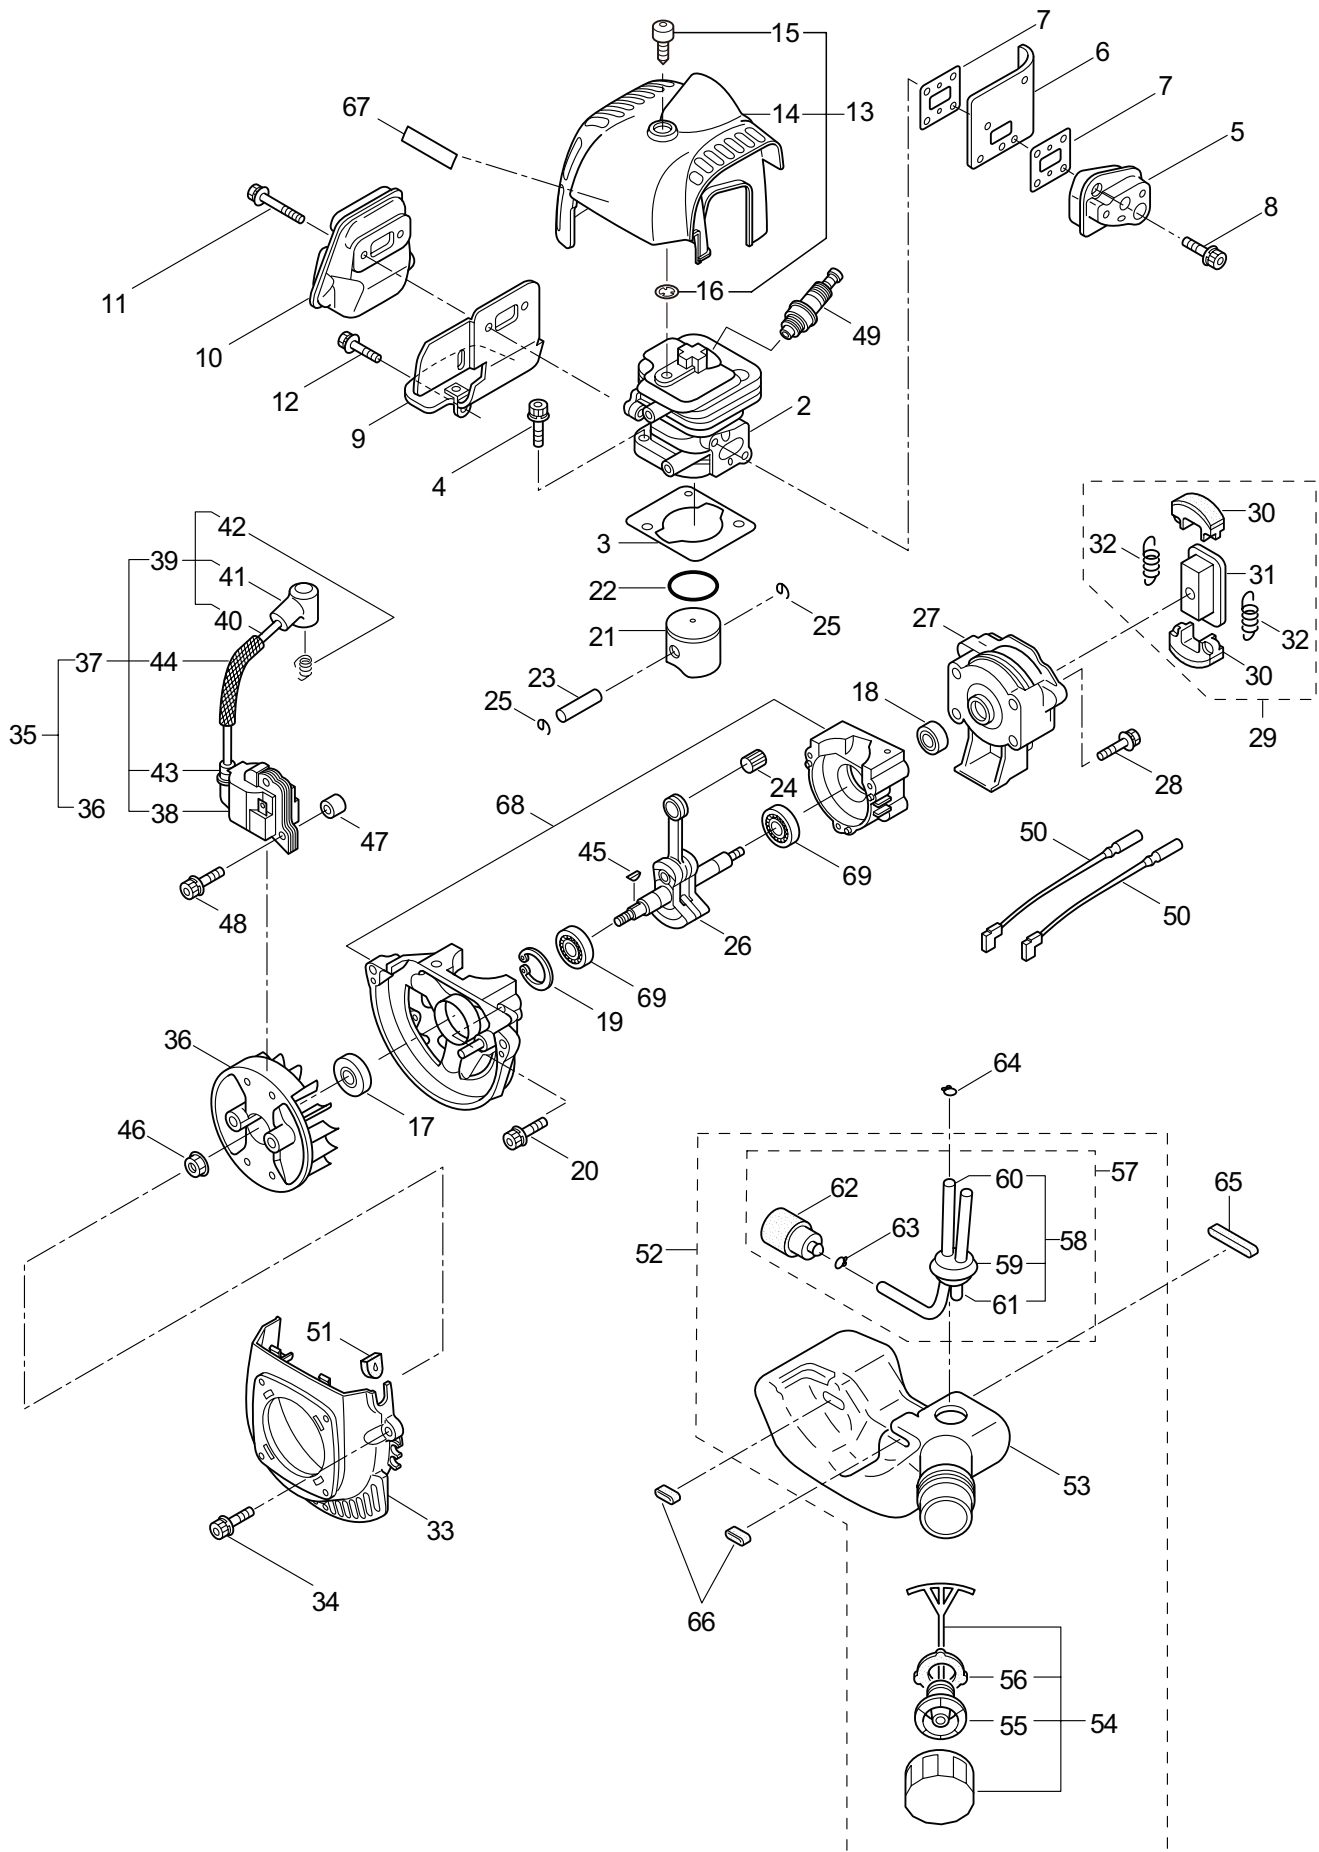

3. HT230D-R-01
ENGINE

Ref. No.	Part No.	Part Name	Q'ty	Remarks
3-1	850858	Engine	1	LE230/118
3-2	264981	Cylinder	1	New gasket required
3-3	263770	Gasket	1	
3-4	267290	Cap Screw	2	M5x20
3-5	265802	Insulator	1	New gasket required
3-6	265794	Air Duct	1	
3-7	261171	Gasket	2	
3-8	265924	Cap Screw	2	M5x25
3-9	280772	Gasket Comp.	1	
3-10	280571	Muffler	1	
3-11	264223	Cap Screw	2	M5x40
3-12	261607	Cap Screw	1	M5x16
3-13	286408	Top Cover Ass'y	1	Incl.14-16
3-14	280747	Top Cover	1	
3-15	286399	Knob	1	M5
3-16	286270	Washer	1	M5
3-17	262712	Oil Seal	1	TC10267
3-18	262713	Oil Seal	1	TC10207
3-19	054676	Snap Ring	1	#26
3-20	261246	Cap Screw	3	M5x25
3-21	283265	Piston	1	
3-22	263789	Piston Ring	1	
3-23	281185	Piston Pin	1	
3-24	261037	Bearing,Needle	1	KBK8x11x11.8x1
3-25	261576	Clip,Piston	2	
3-26	264643	Shaft Comp	1	
3-27	264585	Clutch Case	1	
3-28	261607	Cap Screw	4	M5x16
3-29	280404	Clutch Ass'y	1	Incl.30-32
3-30	280568	Clutch Shoe	2	(2)required
3-31	280569	Clutch Boss	1	
3-32	280570	Spring	2	(2)required
3-33	280748	Fan Cover	1	
3-34	261250	Cap Screw	3	M5x20
3-35	267384	Magneto Ass'y	1	Incl.36-44
3-36	263570	Rotor/Fan	1	
3-37	267400	Ignition Coil Ass'y	1	Incl.38-44
3-38	267401	Coil	1	
3-39	267403	Spark Plug Wire Ass'y	1	Incl.40-42
3-40	267404	Spark Plug Wire	1	
3-41	261074	Plug Boot	1	
3-42	261075	Connector	1	
3-43	261072	Cap	1	
3-44	269418	Insulator	1	
3-45	261076	Woodruff Key	1	3x10