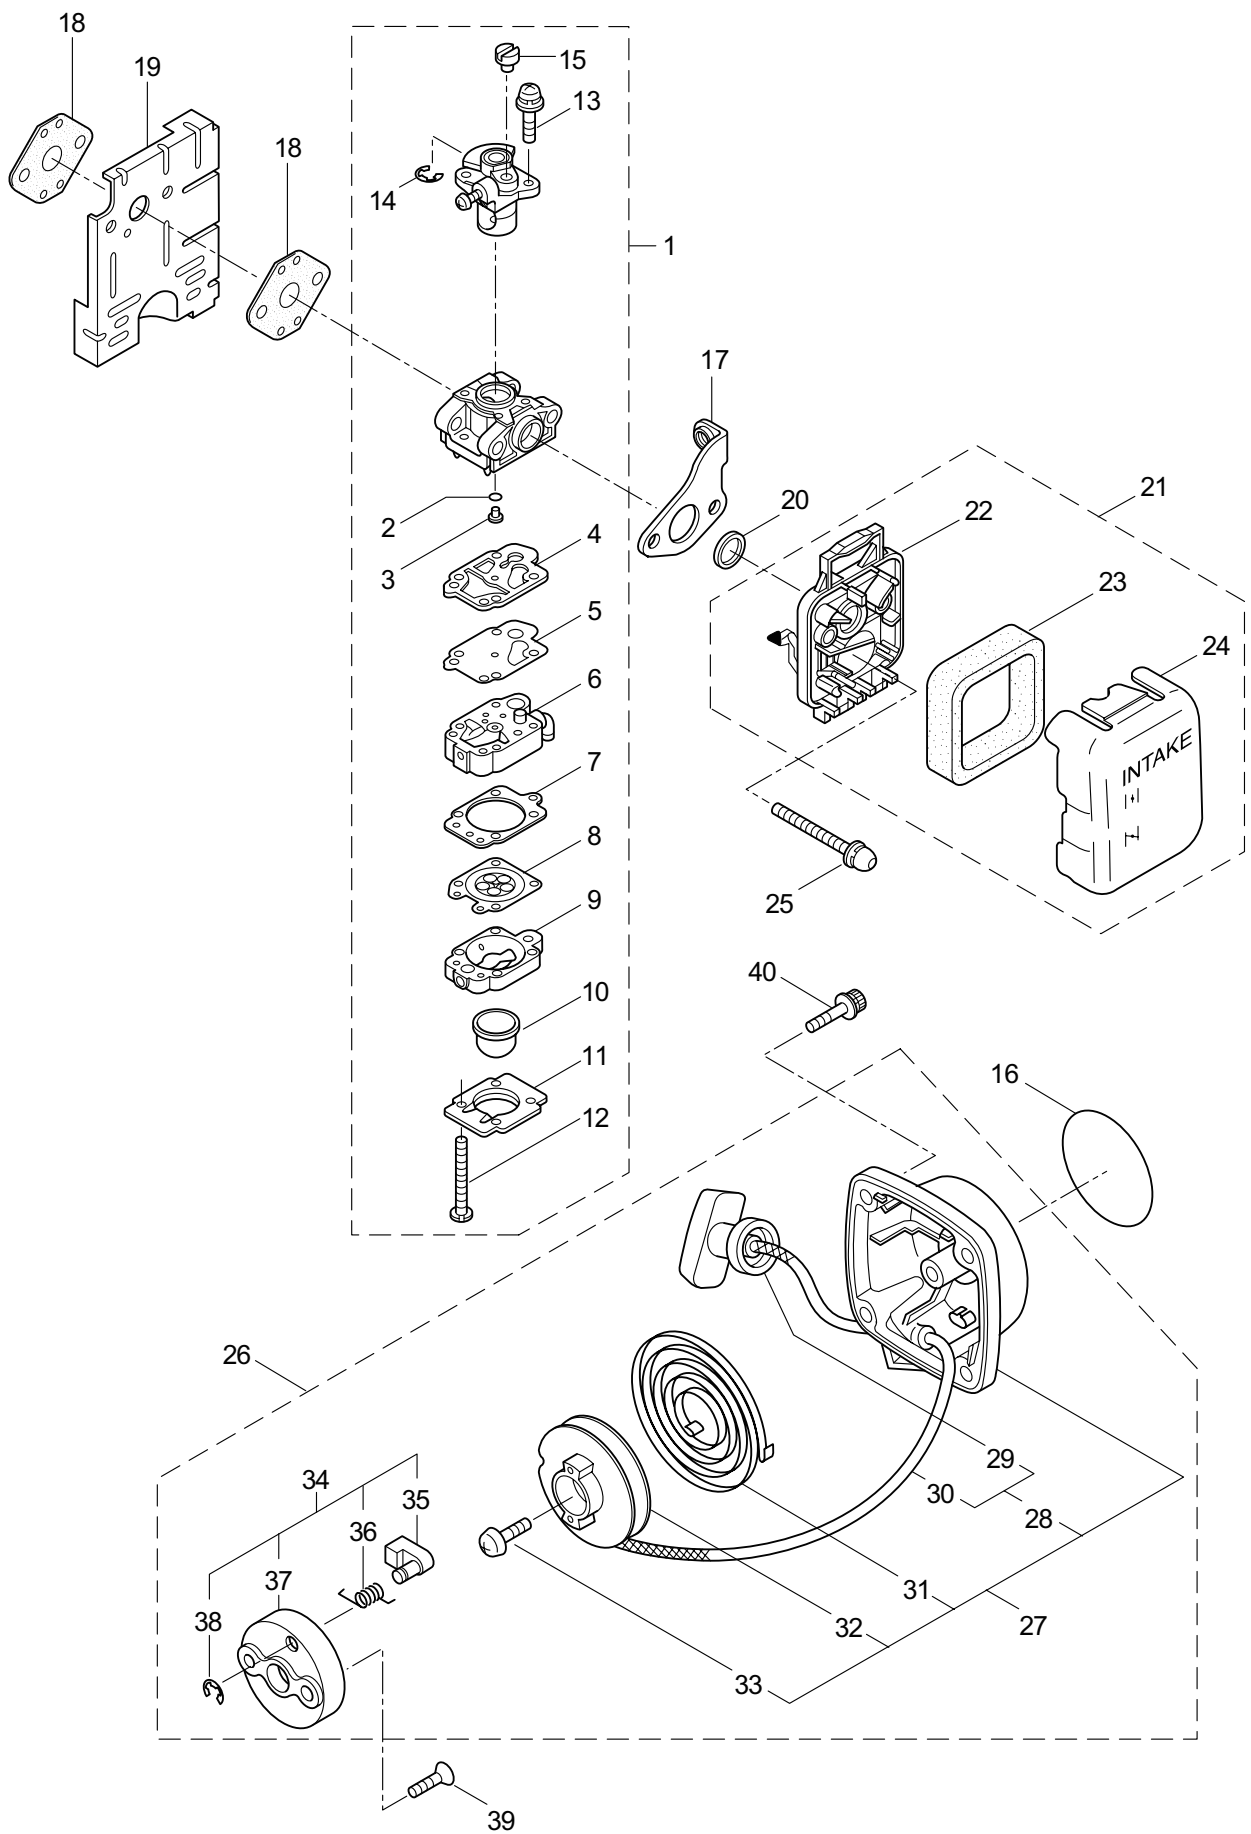

4. HT230D-R-01
CARBURETOR, RECOIL STARTER

Ref. No.	Part No.	Part Name	Q'ty	Remarks
4-1	281489	Carburetor Ass'y	1	Incl.2-15 New gasket required
4-2	261871	O-Ring	1	
4-3	269765	Main Jet	1	
4-4	282576	Gasket	1	
4-5	262994	Diaphragm,Fuel Pump	1	
4-6	268499	Pump Body	1	
4-7	262993	Gasket	1	
4-8	283905	Diaphragm, Meterring	1	
4-9	262991	Purge Body	1	
4-10	261874	Primer Bulb	1	
4-11	262992	Cover Plate	1	
4-12	262996	Screw	4	
4-13	264682	Screw	2	
4-14	261876	E-Ring	1	
4-15	261658	Swivel	1	
4-16	268411	Label	1	HT230D-R
4-17	268535	Stay	1	
4-18	261864	Gasket	2	
4-19	265973	Baffle Plate	1	
4-20	268963	Gasket	1	19.4x14.8xt3.5
4-21	265575	Cleaner Ass'y	1	Incl.22-24
4-22	265576	Housing	1	
4-23	264695	Filter	1	
4-24	264709	Cover	1	
4-25	264016	Cap Screw	2	M5x60
4-26	264534	Recoil Starter Ass'y	1	Incl.27-38
4-27	264083	Starter Ass'y	1	Incl.28-33
4-28	115096	Rope Ass'y	1	Incl.29,30
4-29	261725	Starter Grip	1	
4-30	261627	Starter Rope	1	
4-31	261622	Spiral Spring	1	
4-32	261621	Pulley	1	
4-33	262922	Screw	1	
4-34	264085	Starter Pawl Ass'y	1	Incl.35-38
4-35	261630	Pawl	1	
4-36	261631	Return Spring	1	
4-37	264086	Pawl Case	1	
4-38	020299	E-Ring	1	#4
4-39	264535	Screw	2	M6x20
4-40	286993	Cap Screw	4	M5x16