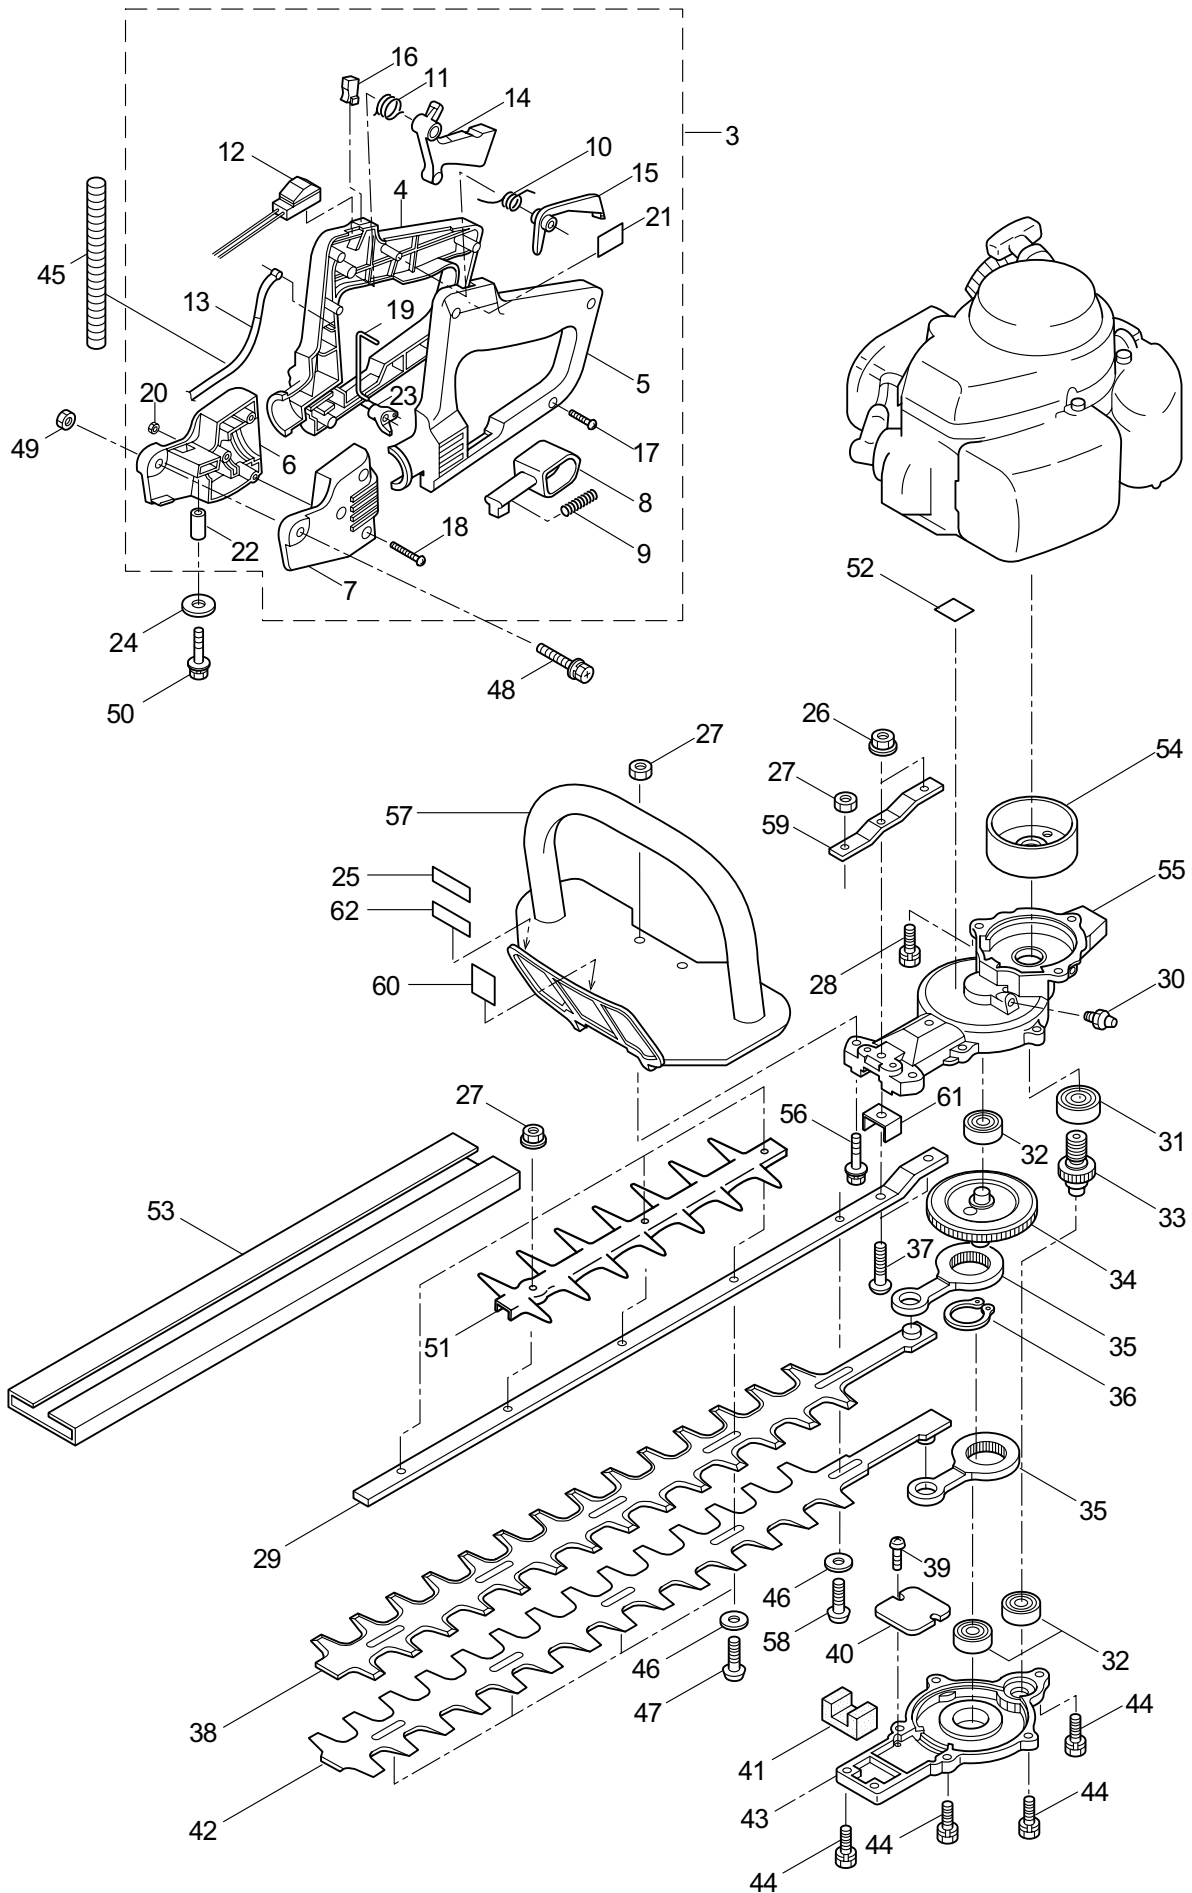

## CONTENTS

1. MAIN BODY .....	1 ~ 4
2. ACCESSORIES .....	5 ~ 6
3. ENGINE .....	7 ~ 10
4. CARBURETOR, RECOIL STARTER .....	11 ~ 12

2015. 10.

**MARUYAMA**

P/N 523469-4

1. HT230D-R-01  
MAIN BODY

Ref. No.	Part No.	Part Name	Q'ty	Remarks
1-1	362327	HT230D-R-01	1	
1-2	271395	Cutter Ass'y	1	
1-3	271602	Handle Ass'y	1	Incl.4-23
1-4	270468	Rear Handle (R)	1	
1-5	270469	Rear Handle (L)	1	
1-6	270397	Handle Stay (R)	1	
1-7	270398	Handle Stay (L)	1	
1-8	270470	Lock Lever	1	
1-9	270400	Spring	1	
1-10	270401	Spring	1	
1-11	270402	Spring	1	
1-12	271600	Switch	1	
1-13	271390	Cable Comp.	1	
1-14	270472	Lever	1	
1-15	270406	Stop Lever	1	
1-16	270407	Stopper	1	
1-17	270408	Screw	5	
1-18	271392	Screw	3	
1-19	270474	Rod	1	
1-20	997271	Nut	3	M4
1-21	270085	Label	1	
1-22	270424	Spacer	1	
1-23	270473	Lock Lever Stopper	1	
1-24	270843	Washer	1	25x6xt1.6
1-25	266957	Label	1	
1-26	127226	Nut	2	M5
1-27	991941	U-Nut	6	M6
1-28	270030	Bolt	2	M6x20
1-29	581912	Guide Plate	1	
1-30	991937	Grease Nipple	1	M6
1-31	580767	Bearing	1	#6001 2RS
1-32	270423	Bearing	3	
1-33	584666	Pinion	1	
1-34	591443	Crank Comp	1	
1-35	271466	Rod	2	
1-36	580777	Snap Ring	1	#26
1-37	991931	Screw	2	M5x20
1-38	570687	Upper Blade	1	
1-39	991924	Screw	2	M3x5
1-40	991919	Plate,Rod Slide	1	
1-41	270758	Felt	1	
1-42	570688	Lower Blade	1	
1-43	270756	Lower Case	1	
1-44	580791	Bolt	7	M5x16
1-45	271391	Tube	1	

1. HT230D-R-01  
MAIN BODY

Ref. No.	Part No.	Part Name	Q'ty	Remarks
1-46	991913	Washer	4	
1-47	991914	Screw	3	
1-48	270420	Screw	1	
1-49	997253	Nut	1	M6
1-50	270120	Bolt	1	M6x40
1-51	274877	Blade Guard	1	
1-52	266960	Label	1	
1-53	217677	Cover of Blade	1	
1-54	270021	Drum	1	
1-55	270760	Upper Case	1	
1-56	581910	Bolt	2	M6x40
1-57	270241	Front Handle	1	
1-58	991912	Screw	1	
1-59	270759	Reinforcing Plate	1	
1-60	269426	Label	1	106dB
1-61	270757	Plate	1	
1-62	270566	Label	1	